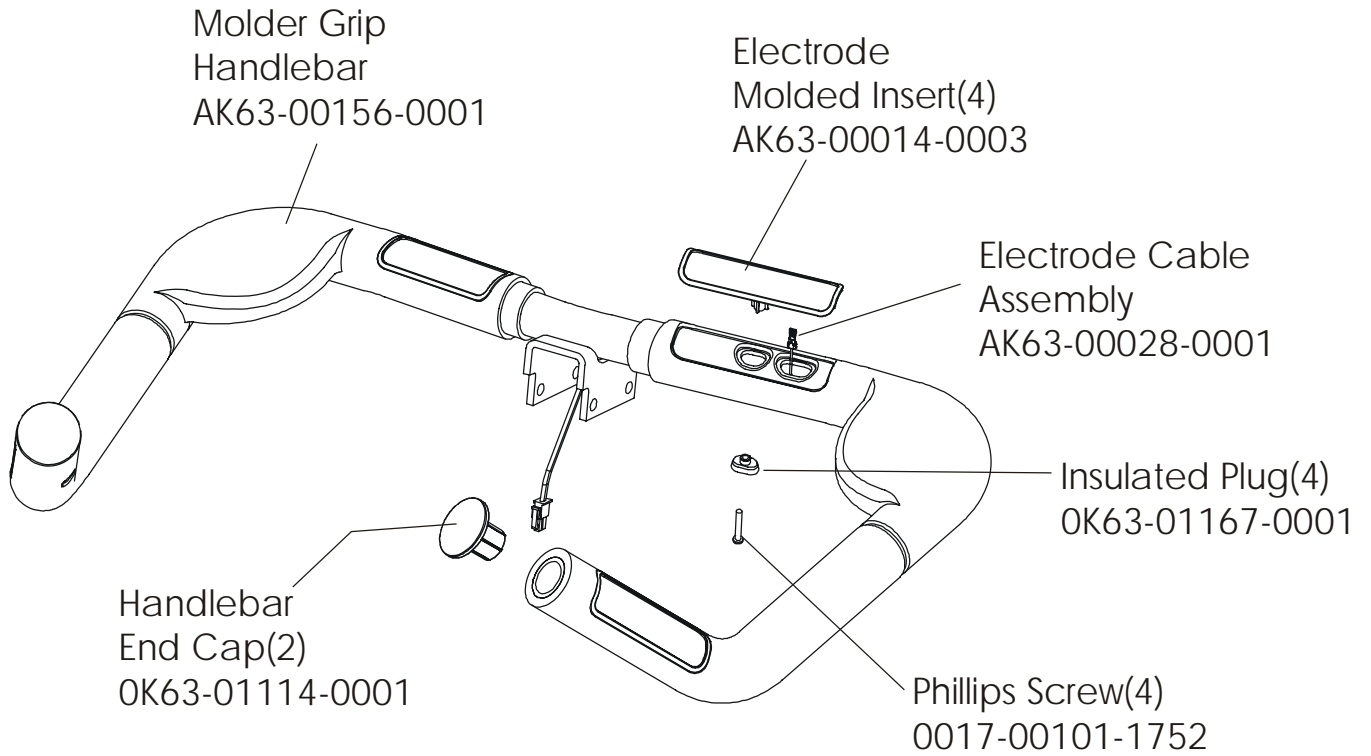

95CW-0XXX-02

S/N CCR100000 and UP

CABLE ASSEMBLY POWER CONTROL TO ALTERNATOR AK63-00029-0001

CABLE ASSEMBLY AK63-00028-0001

LIFE PULSE EXTENSION AK63-00069-0000

CONSOLE TO ACB CABLE AK63-00037-0002

LOWER CONSOLE CABLE AK63-00038-0000